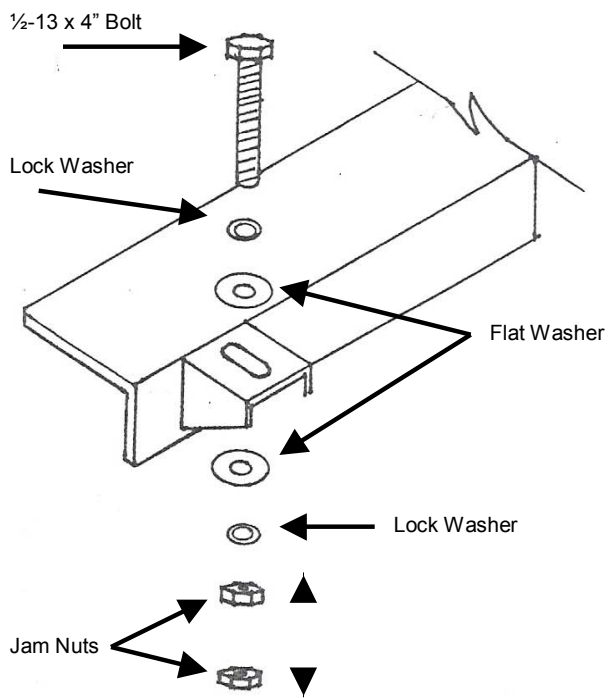

Rack-it

TRUCK RACKS

**'05 – Current Toyota Tacoma
Installation Kit Illustration**

3/8" Washers, Lock Washers and Nuts for rear bracket