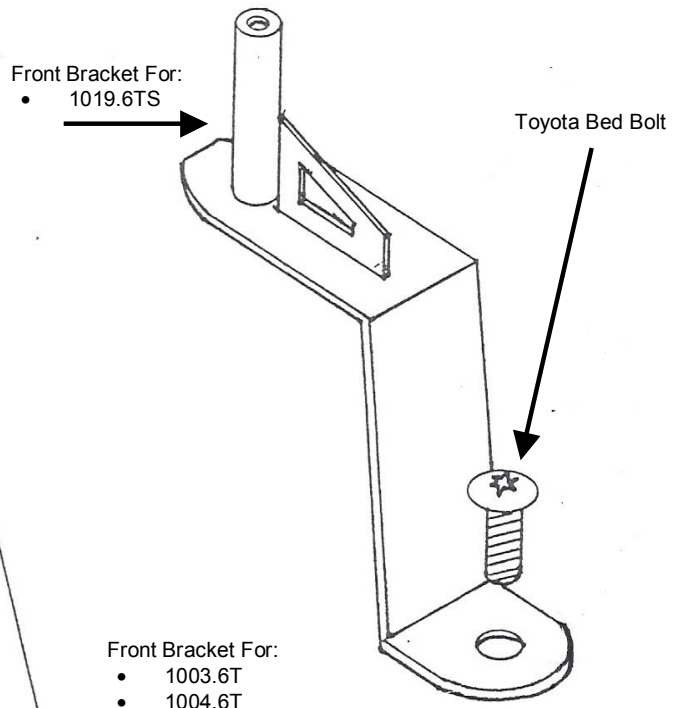

Rack-it

TRUCK RACKS

**'05 – Current Toyota Tacoma
Installation Kit Illustration**

3/8" Washers, Lock Washers and Nuts for rear bracket