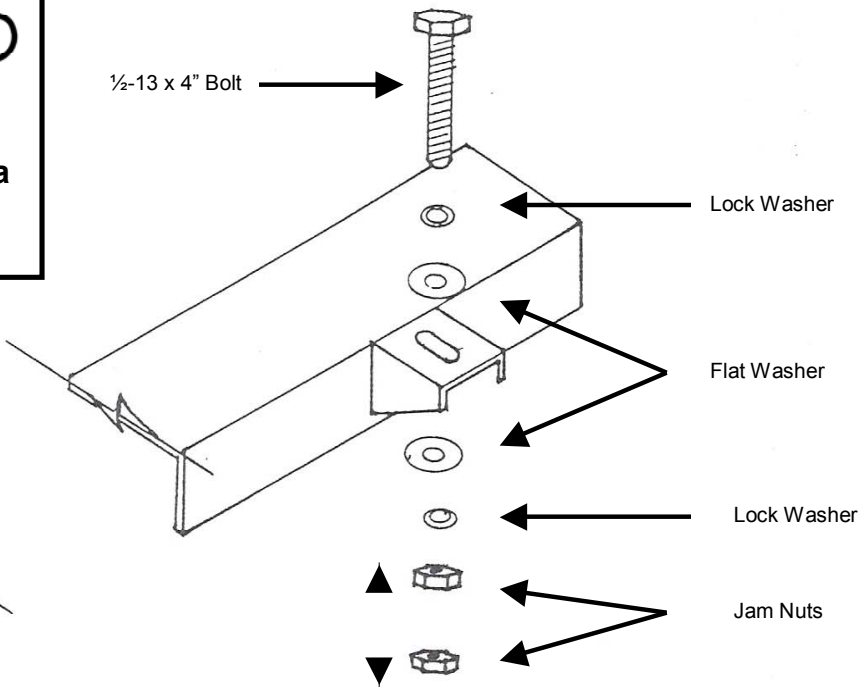

Rack-it

TRUCK RACKS

**'05 – Current Toyota Tacoma
Installation Kit Illustration**

3/8" Washers, Lock Washers and Nuts for rear bracket