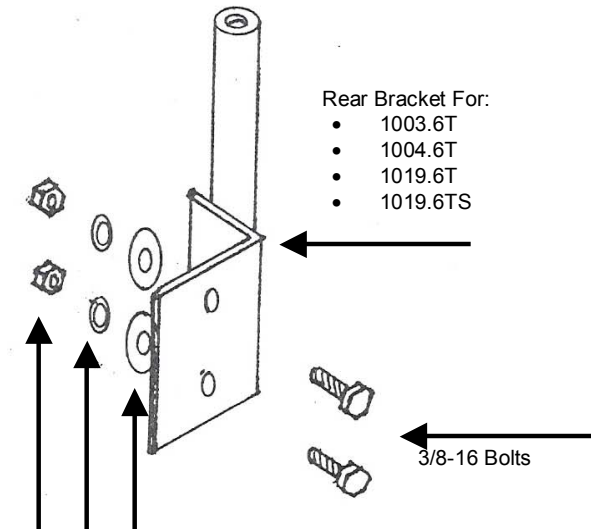

Rack-it

TRUCK RACKS

**'05 – Current Toyota Tacoma
Installation Kit Illustration**

3/8" Washers, Lock Washers and Nuts for rear bracket